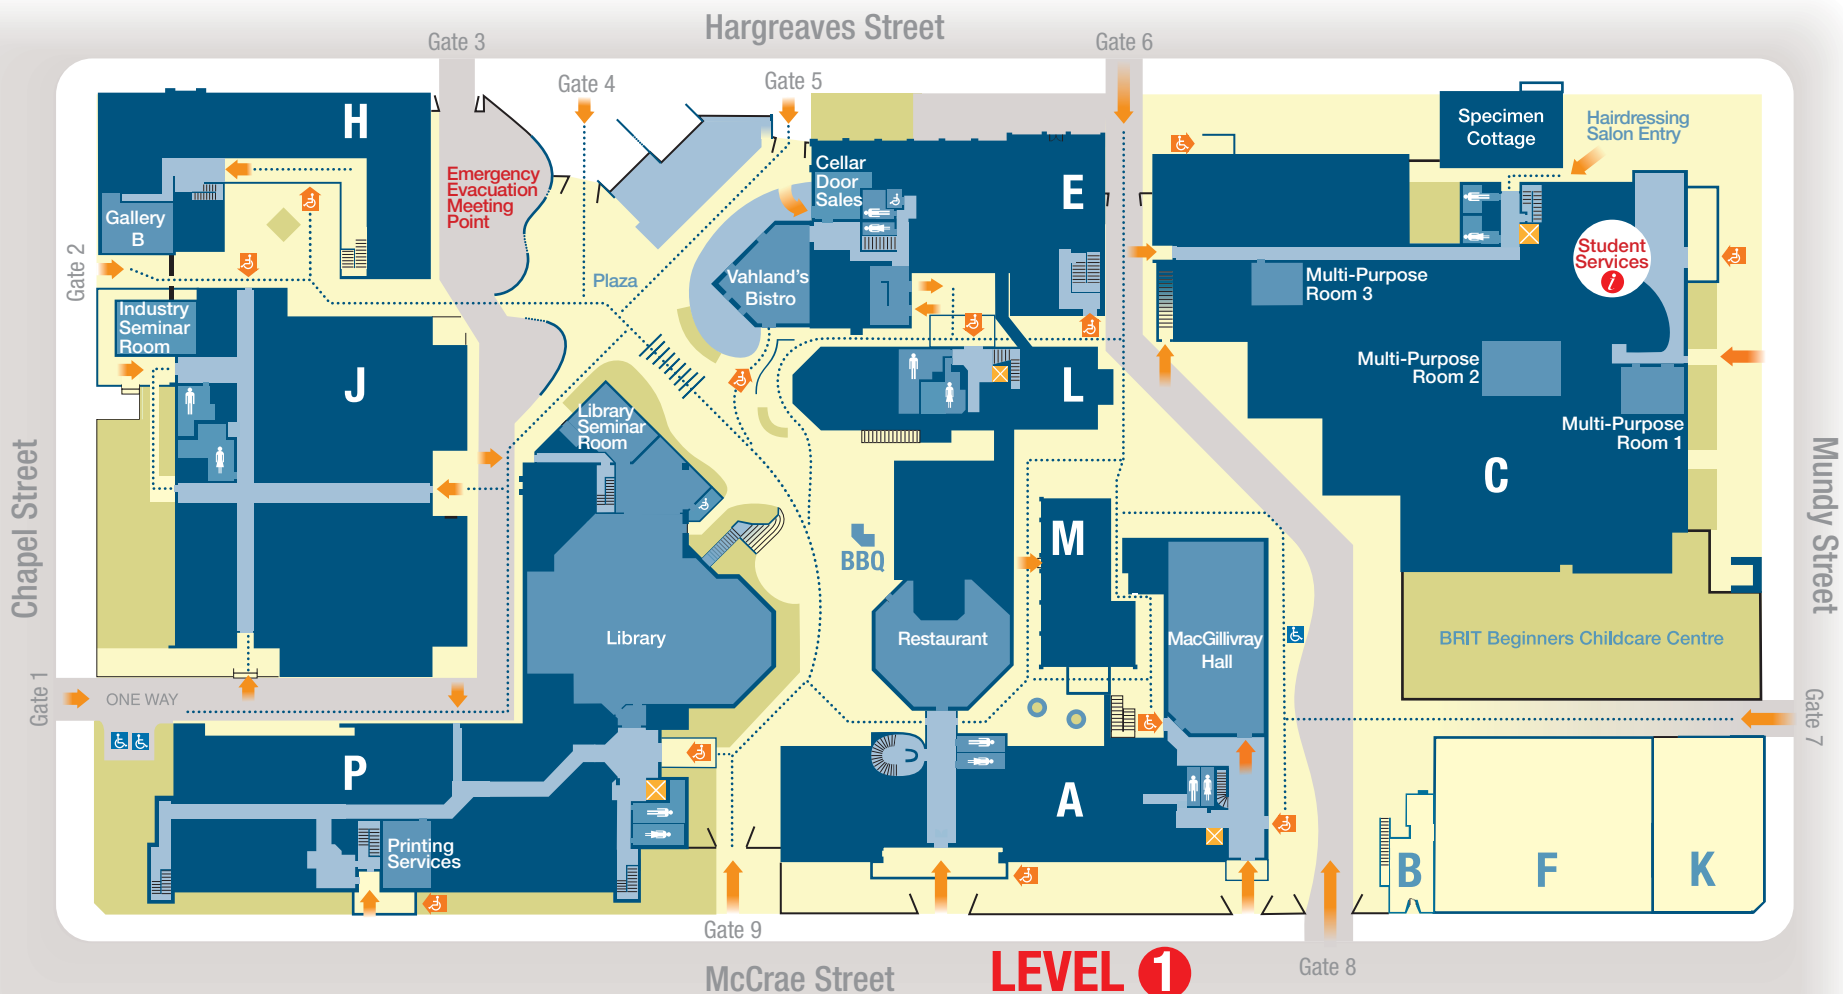

BRiT
BENDIGO REGIONAL INSTITUTE OF TAFE
City Campus
Bendigo Victoria 3550
Phone 1300 554 248
www.britafe.vic.edu.au

Legend

- Course Information
- Entry points
- Lifts
- Pedestrians
- Vehicles
- Stairs
- Unmetered parking
- Access ramps
- Toilets

Centre / Unit	Level	Building
Accounting Studies		H
Aged Care & Disability Studies	2	P
Applied Sciences Studies	3	P
Apprenticeship Field Officer	1	P
Assets & Property Unit		M
Bridging Studies	1	P
BRiT Beginners Childcare Centre	1	C
Building Design & Drafting Studies	3	P
Business Studies		H
Canteen	1	E
Cellar Door Sales	1	E
Child Studies	2	P
Conference Rooms 1 & 2	1	A
Conservation & Land Management Studies	3	P
Counselling Services	1	C
Customer Information	1	C
Electrical Studies	2	C

Centre / Unit	Level	Building
Electrical Workshops	2	E
English Studies	2	P
Enrolments	1	C
Fashion Studies	2	C
Finance Unit	1	A
Fitness & Health Studies	3	P
Flexible Learning		J
Food Processing Studies	3	P
Gallery B	1	H
Graphic Art Studies	3	C
Hairdressing Studies	2	C
Health & Community Services	2	P
Hospitality Studies	2	L
Human Resources Unit		M
Industry Seminar Room		J
Information Technology & Communications Unit	2	P
Information Technology Studies		J

Centre / Unit	Level	Building
Innovation & Development Support Unit	1	C
Koori Liaison & Studies		D
Laboratory Technology Studies	1	P
Learning Support	1	C
Leisure & Health Studies	3	P
Library	1	P
Library Seminar Room	1	P
MacGillivray Hall	1	A
Management Studies		H
Marketing Studies		H
Mines Bookshop	1	P
Mining Studies	2	C
M.I.P.S. - Managed Individual Pathways	3	P
Multimedia Studies	3	C
Multi Purpose Rooms 1 2 & 3	1	C
Music Industry Skills Studies	1	P
Nursing Studies	3	P
Primary Industries	2	P